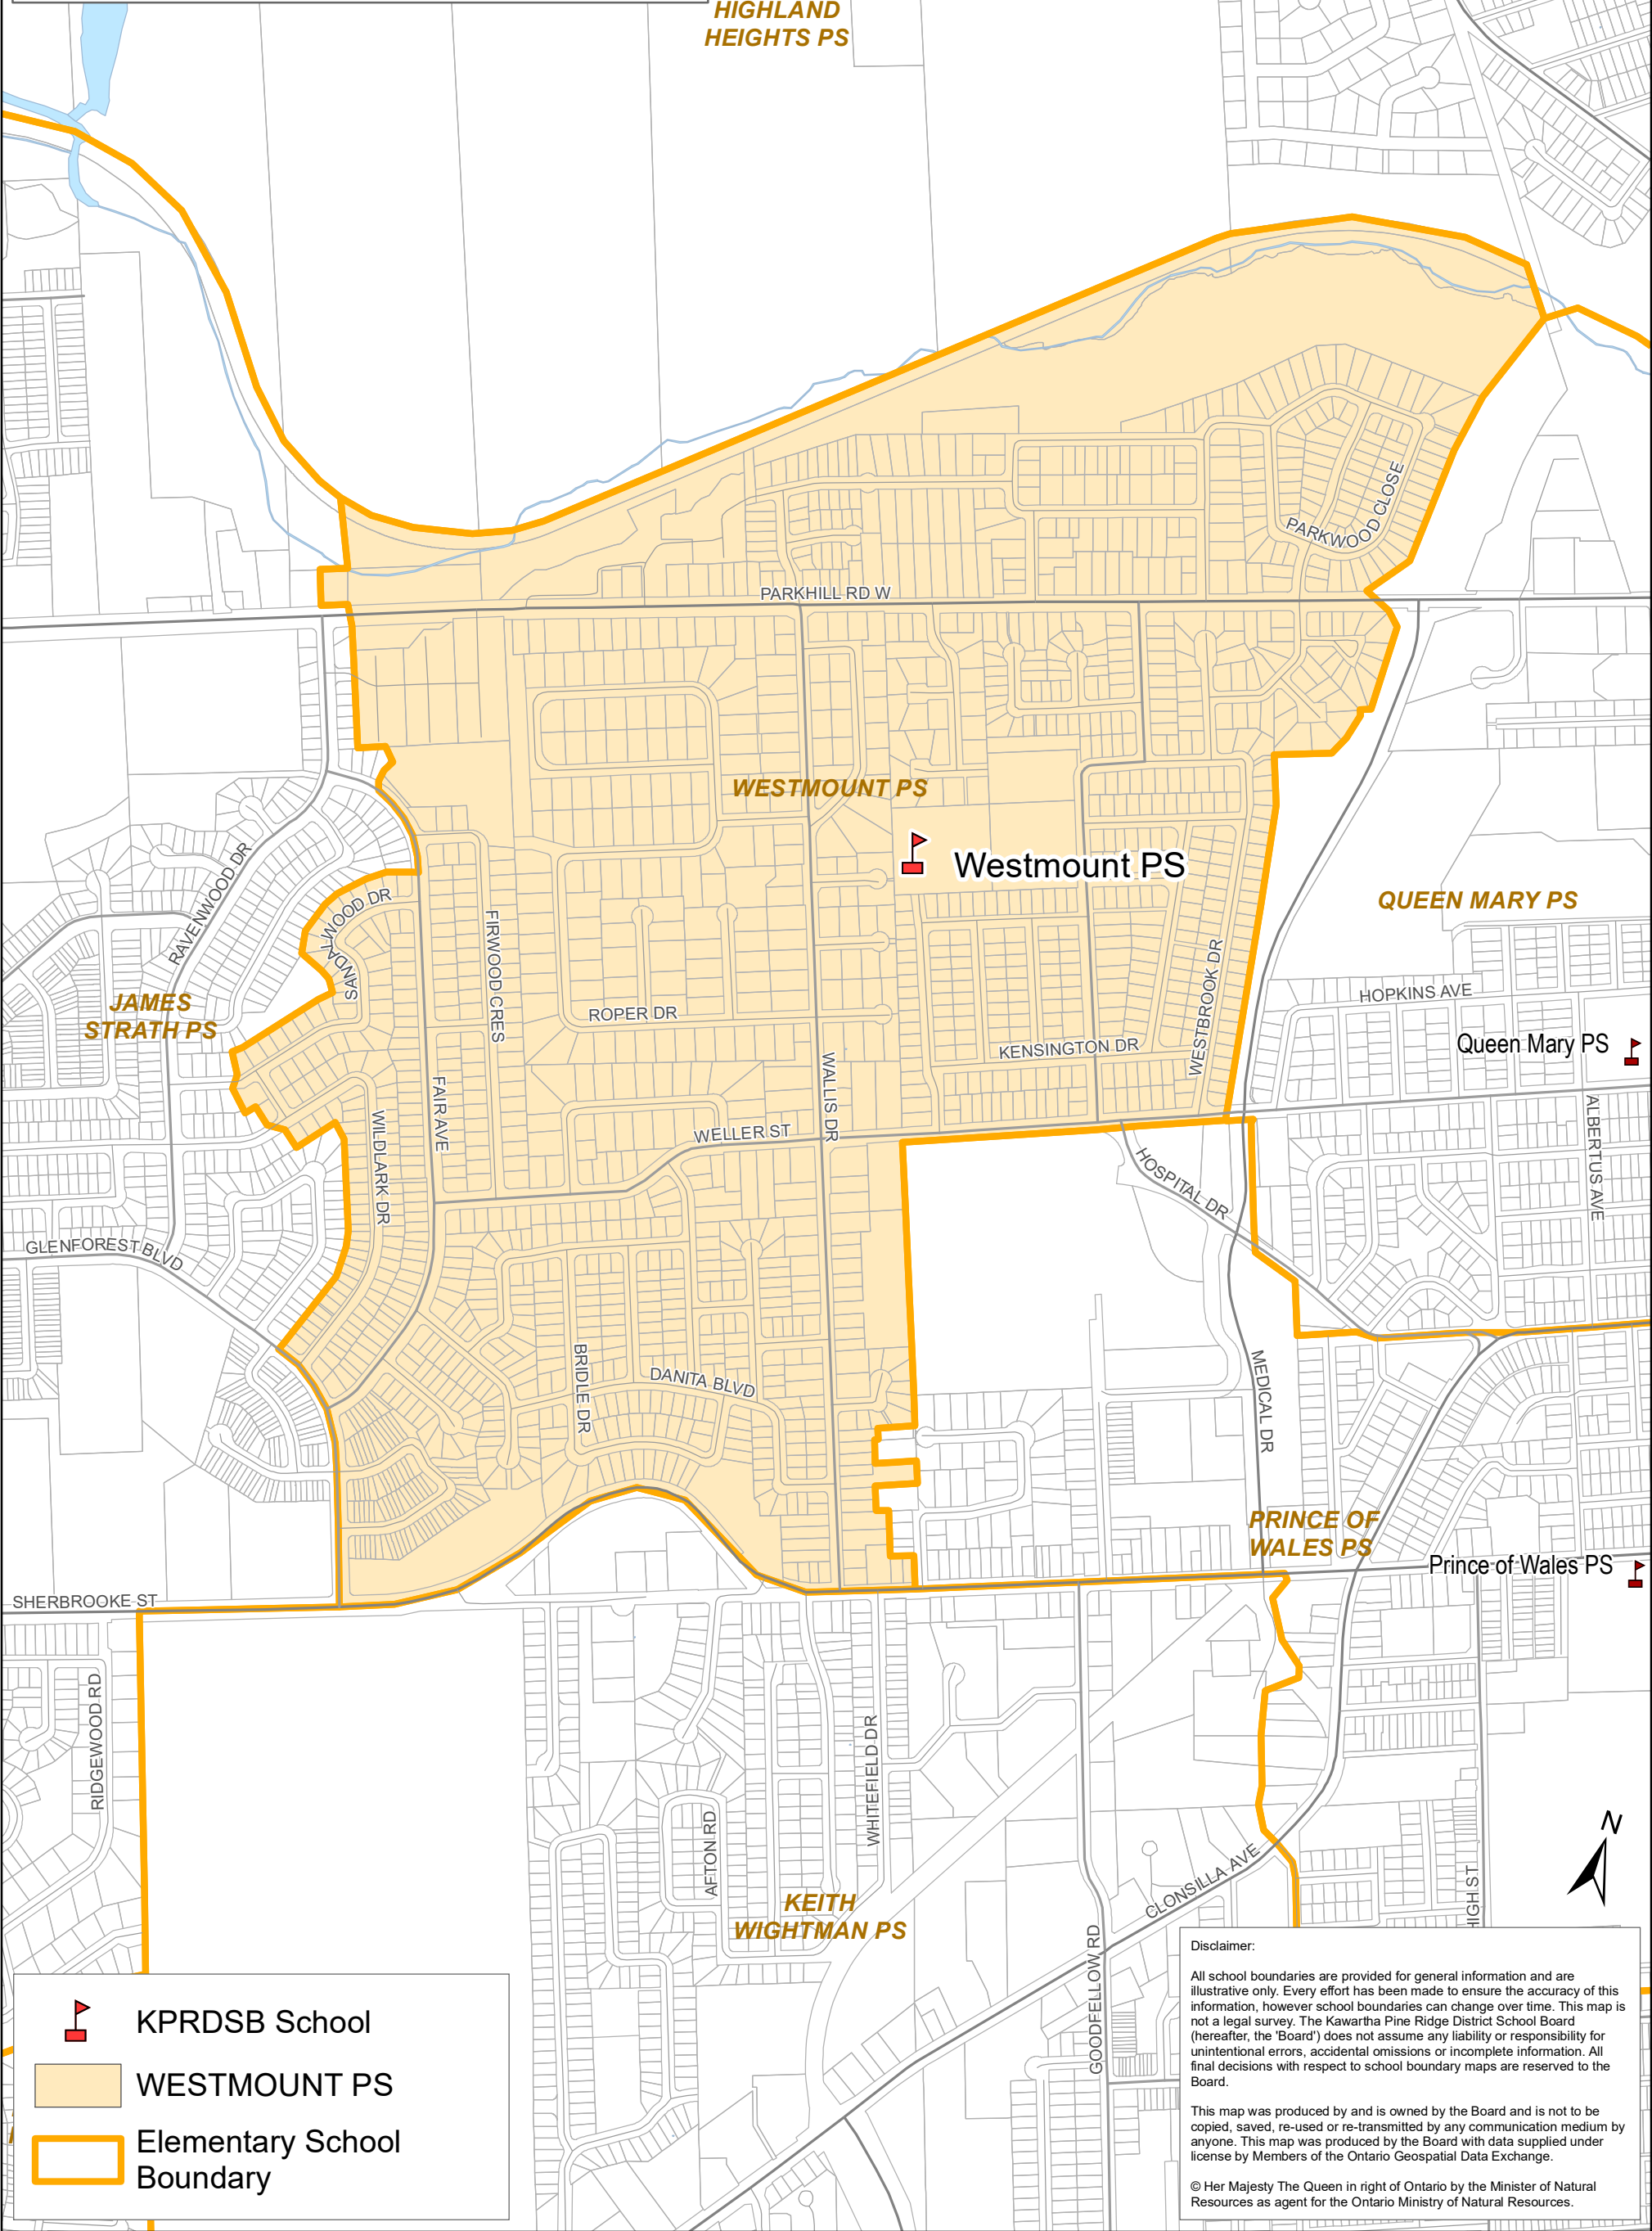

WESTMOUNT PS
JK to Grade 6
Grade 7 & 8 to Crestwood Int.
1520 Sherwood Crescent
Peterborough, Ontario
(705)742-7871

HIGHLAND HEIGHTS PS

-  KPRDSB School
-  WESTMOUNT PS
-  Elementary School Boundary

Disclaimer:
 All school boundaries are provided for general information and are illustrative only. Every effort has been made to ensure the accuracy of this information, however school boundaries can change over time. This map is not a legal survey. The Kawartha Pine Ridge District School Board (hereafter, the 'Board') does not assume any liability or responsibility for unintentional errors, accidental omissions or incomplete information. All final decisions with respect to school boundary maps are reserved to the Board.

This map was produced by and is owned by the Board and is not to be copied, saved, re-used or re-transmitted by any communication medium by anyone. This map was produced by the Board with data supplied under license by Members of the Ontario Geospatial Data Exchange.