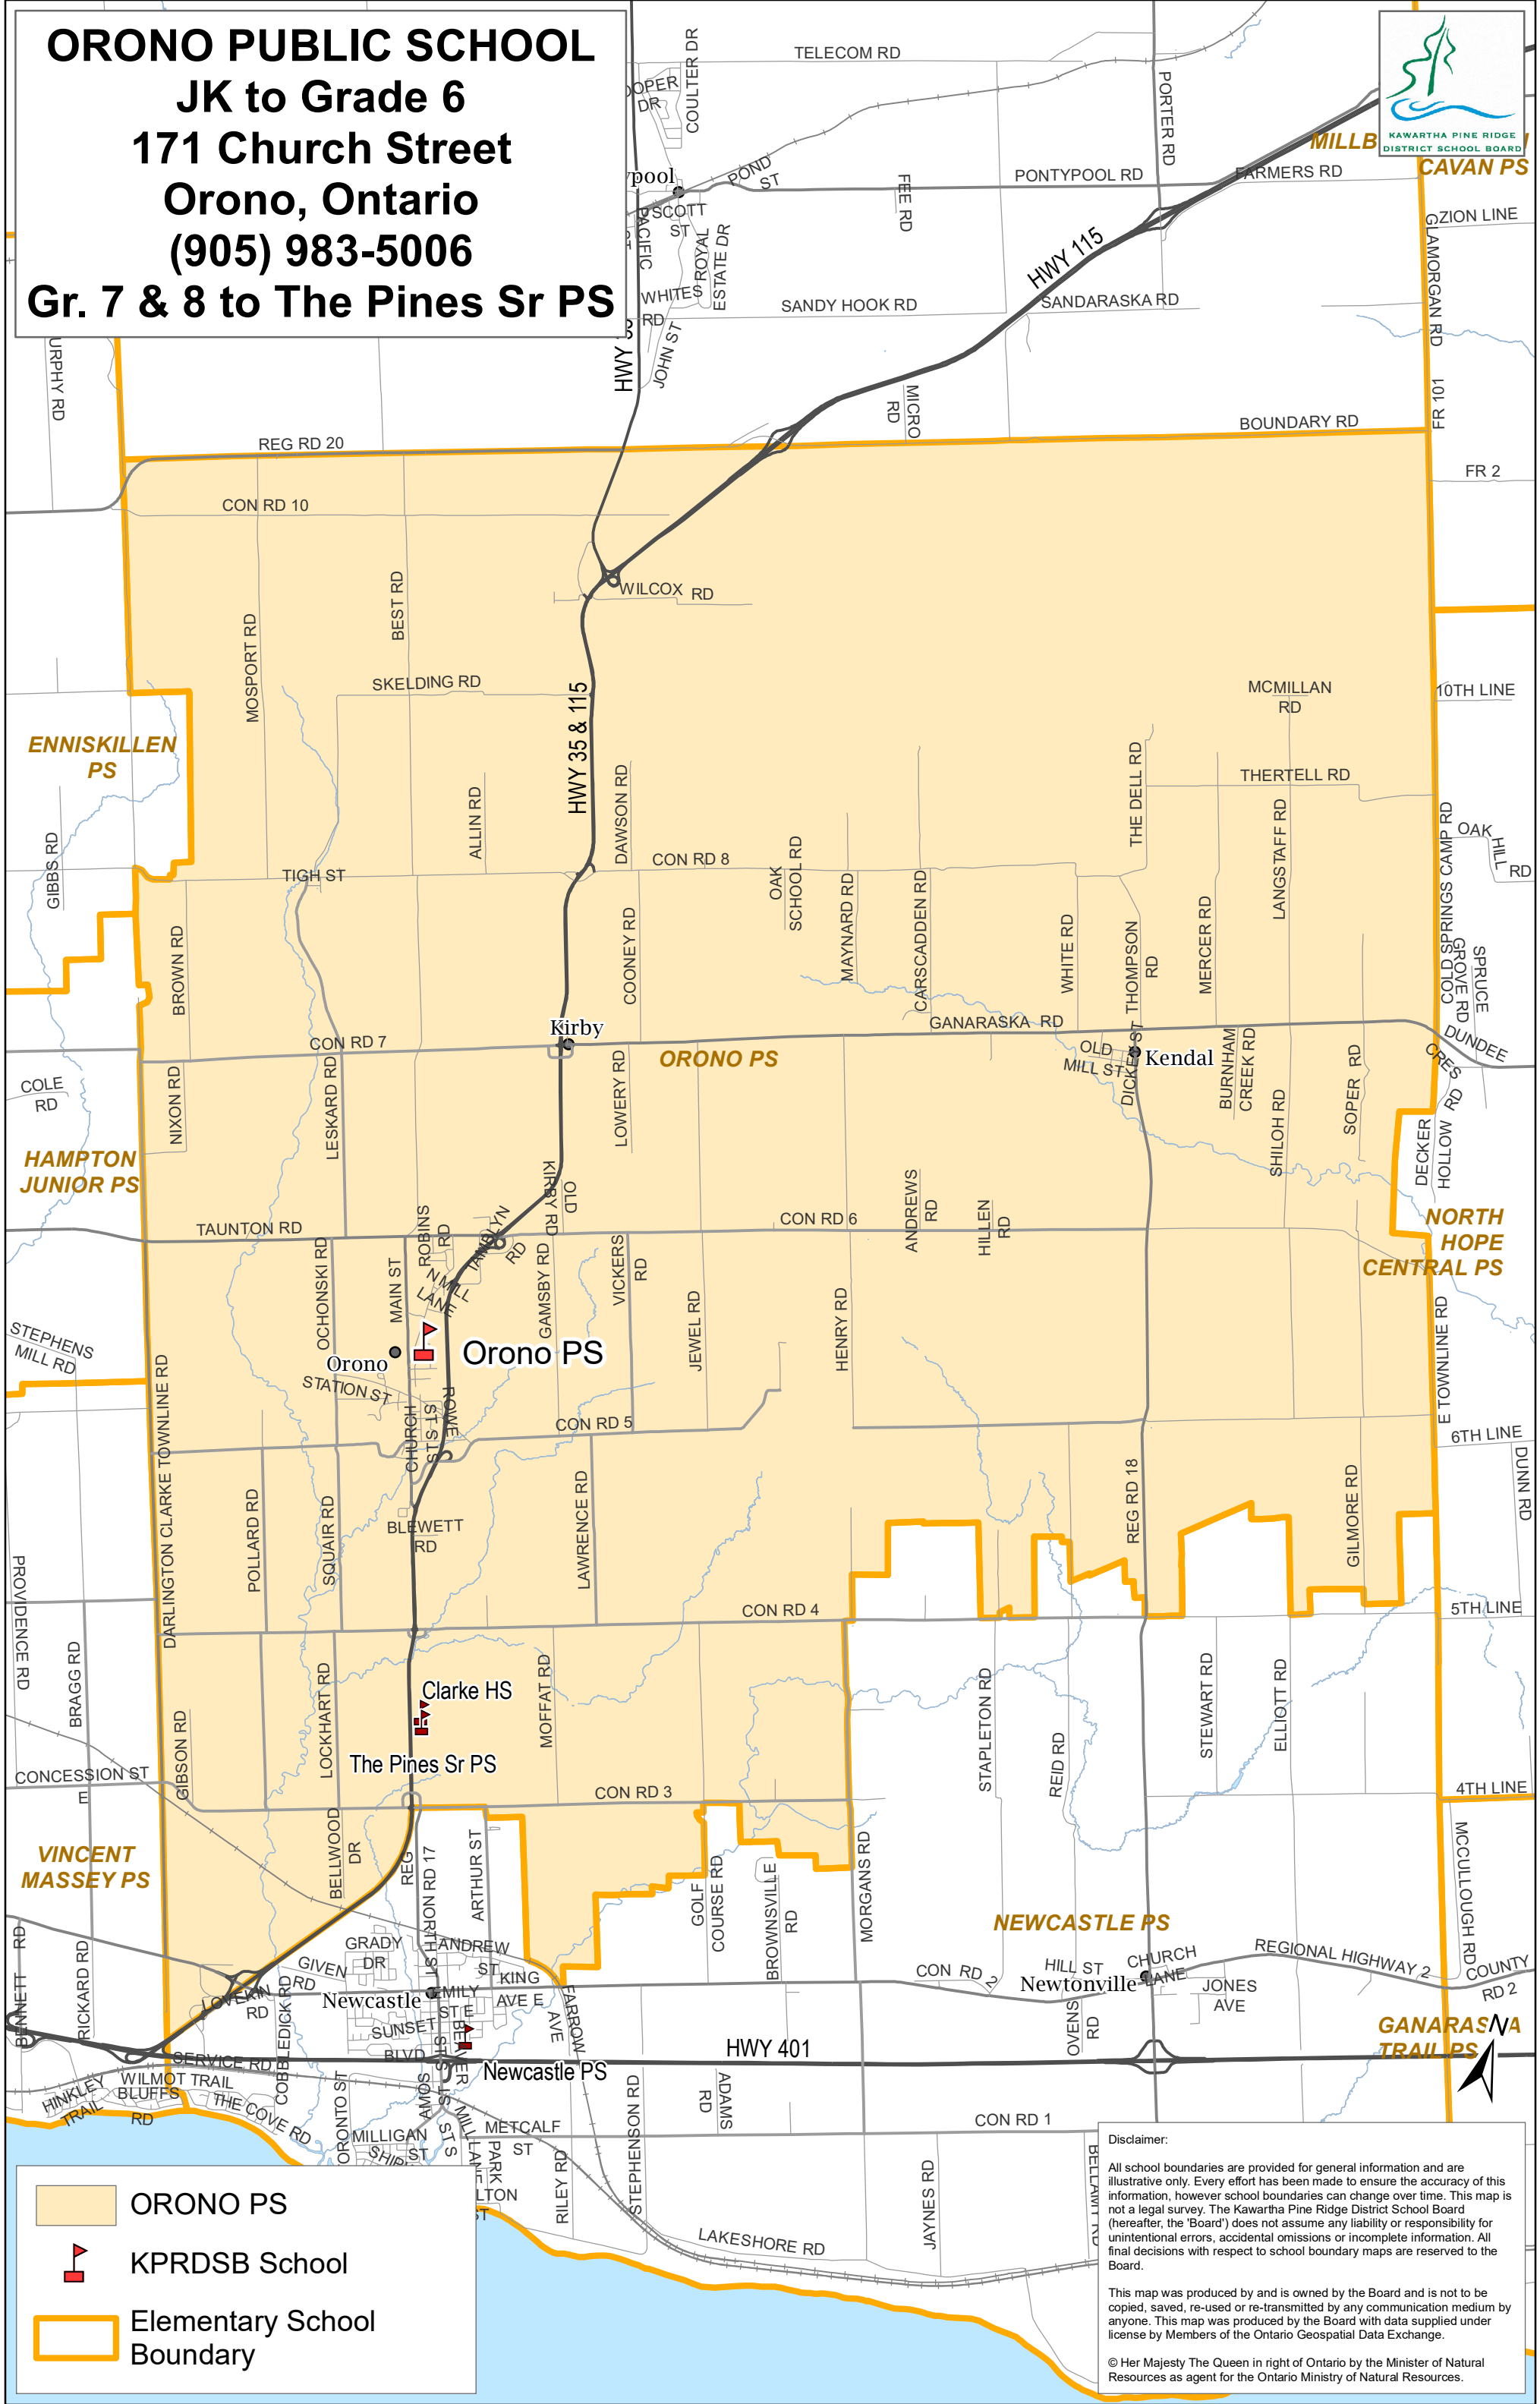

# ORONO PUBLIC SCHOOL

## JK to Grade 6

171 Church Street

Orono, Ontario

(905) 983-5006

Gr. 7 & 8 to The Pines Sr PS

- ORONO PS
- KPRDSB School
- Elementary School Boundary

Disclaimer:  
All school boundaries are provided for general information and are illustrative only. Every effort has been made to ensure the accuracy of this information, however school boundaries can change over time. This map is not a legal survey. The Kawartha Pine Ridge District School Board (hereafter, the 'Board') does not assume any liability or responsibility for unintentional errors, accidental omissions or incomplete information. All final decisions with respect to school boundary maps are reserved to the Board.