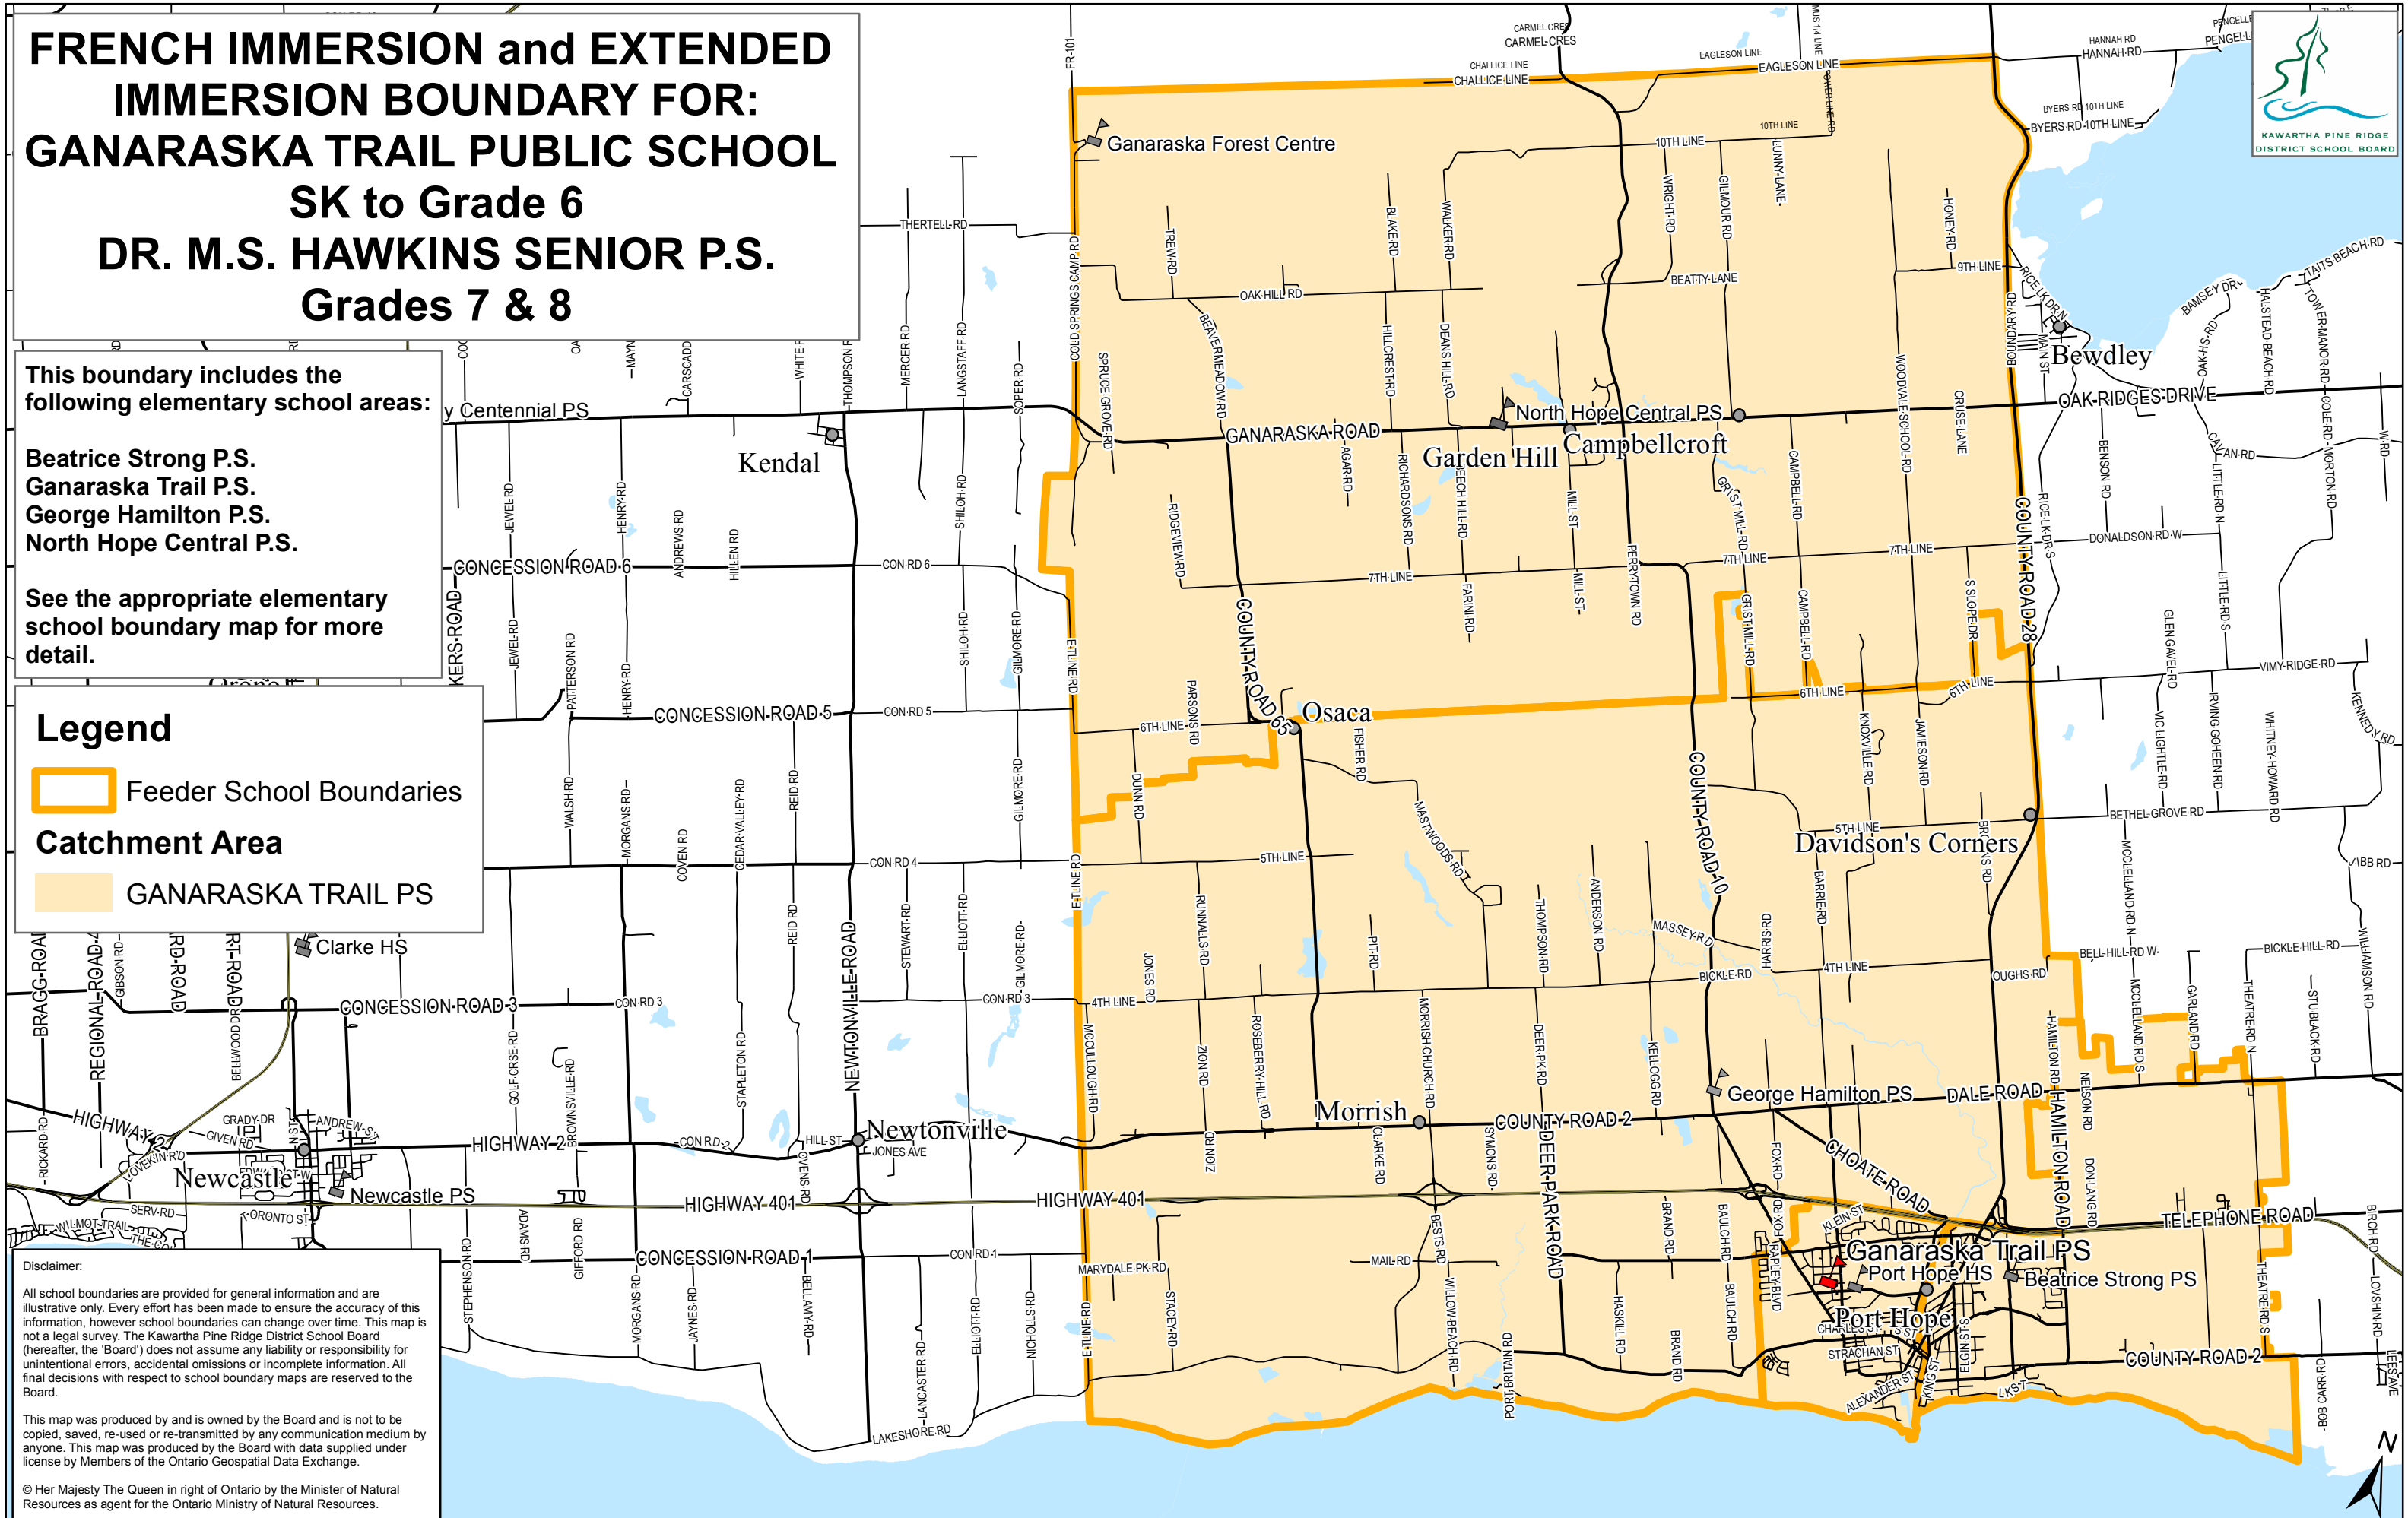

FRENCH IMMERSION and EXTENDED IMMERSION BOUNDARY FOR: GANARASKA TRAIL PUBLIC SCHOOL SK to Grade 6 DR. M.S. HAWKINS SENIOR P.S. Grades 7 & 8

This boundary includes the following elementary school areas:

- Beatrice Strong P.S.
- Ganaraska Trail P.S.
- George Hamilton P.S.
- North Hope Central P.S.

See the appropriate elementary school boundary map for more detail.

Legend

Feeder School Boundaries

Catchment Area

GANARASKA TRAIL PS

Disclaimer:
All school boundaries are provided for general information and are illustrative only. Every effort has been made to ensure the accuracy of this information, however school boundaries can change over time. This map is not a legal survey. The Kawartha Pine Ridge District School Board (hereafter, the 'Board') does not assume any liability or responsibility for unintentional errors, accidental omissions or incomplete information. All final decisions with respect to school boundary maps are reserved to the Board.