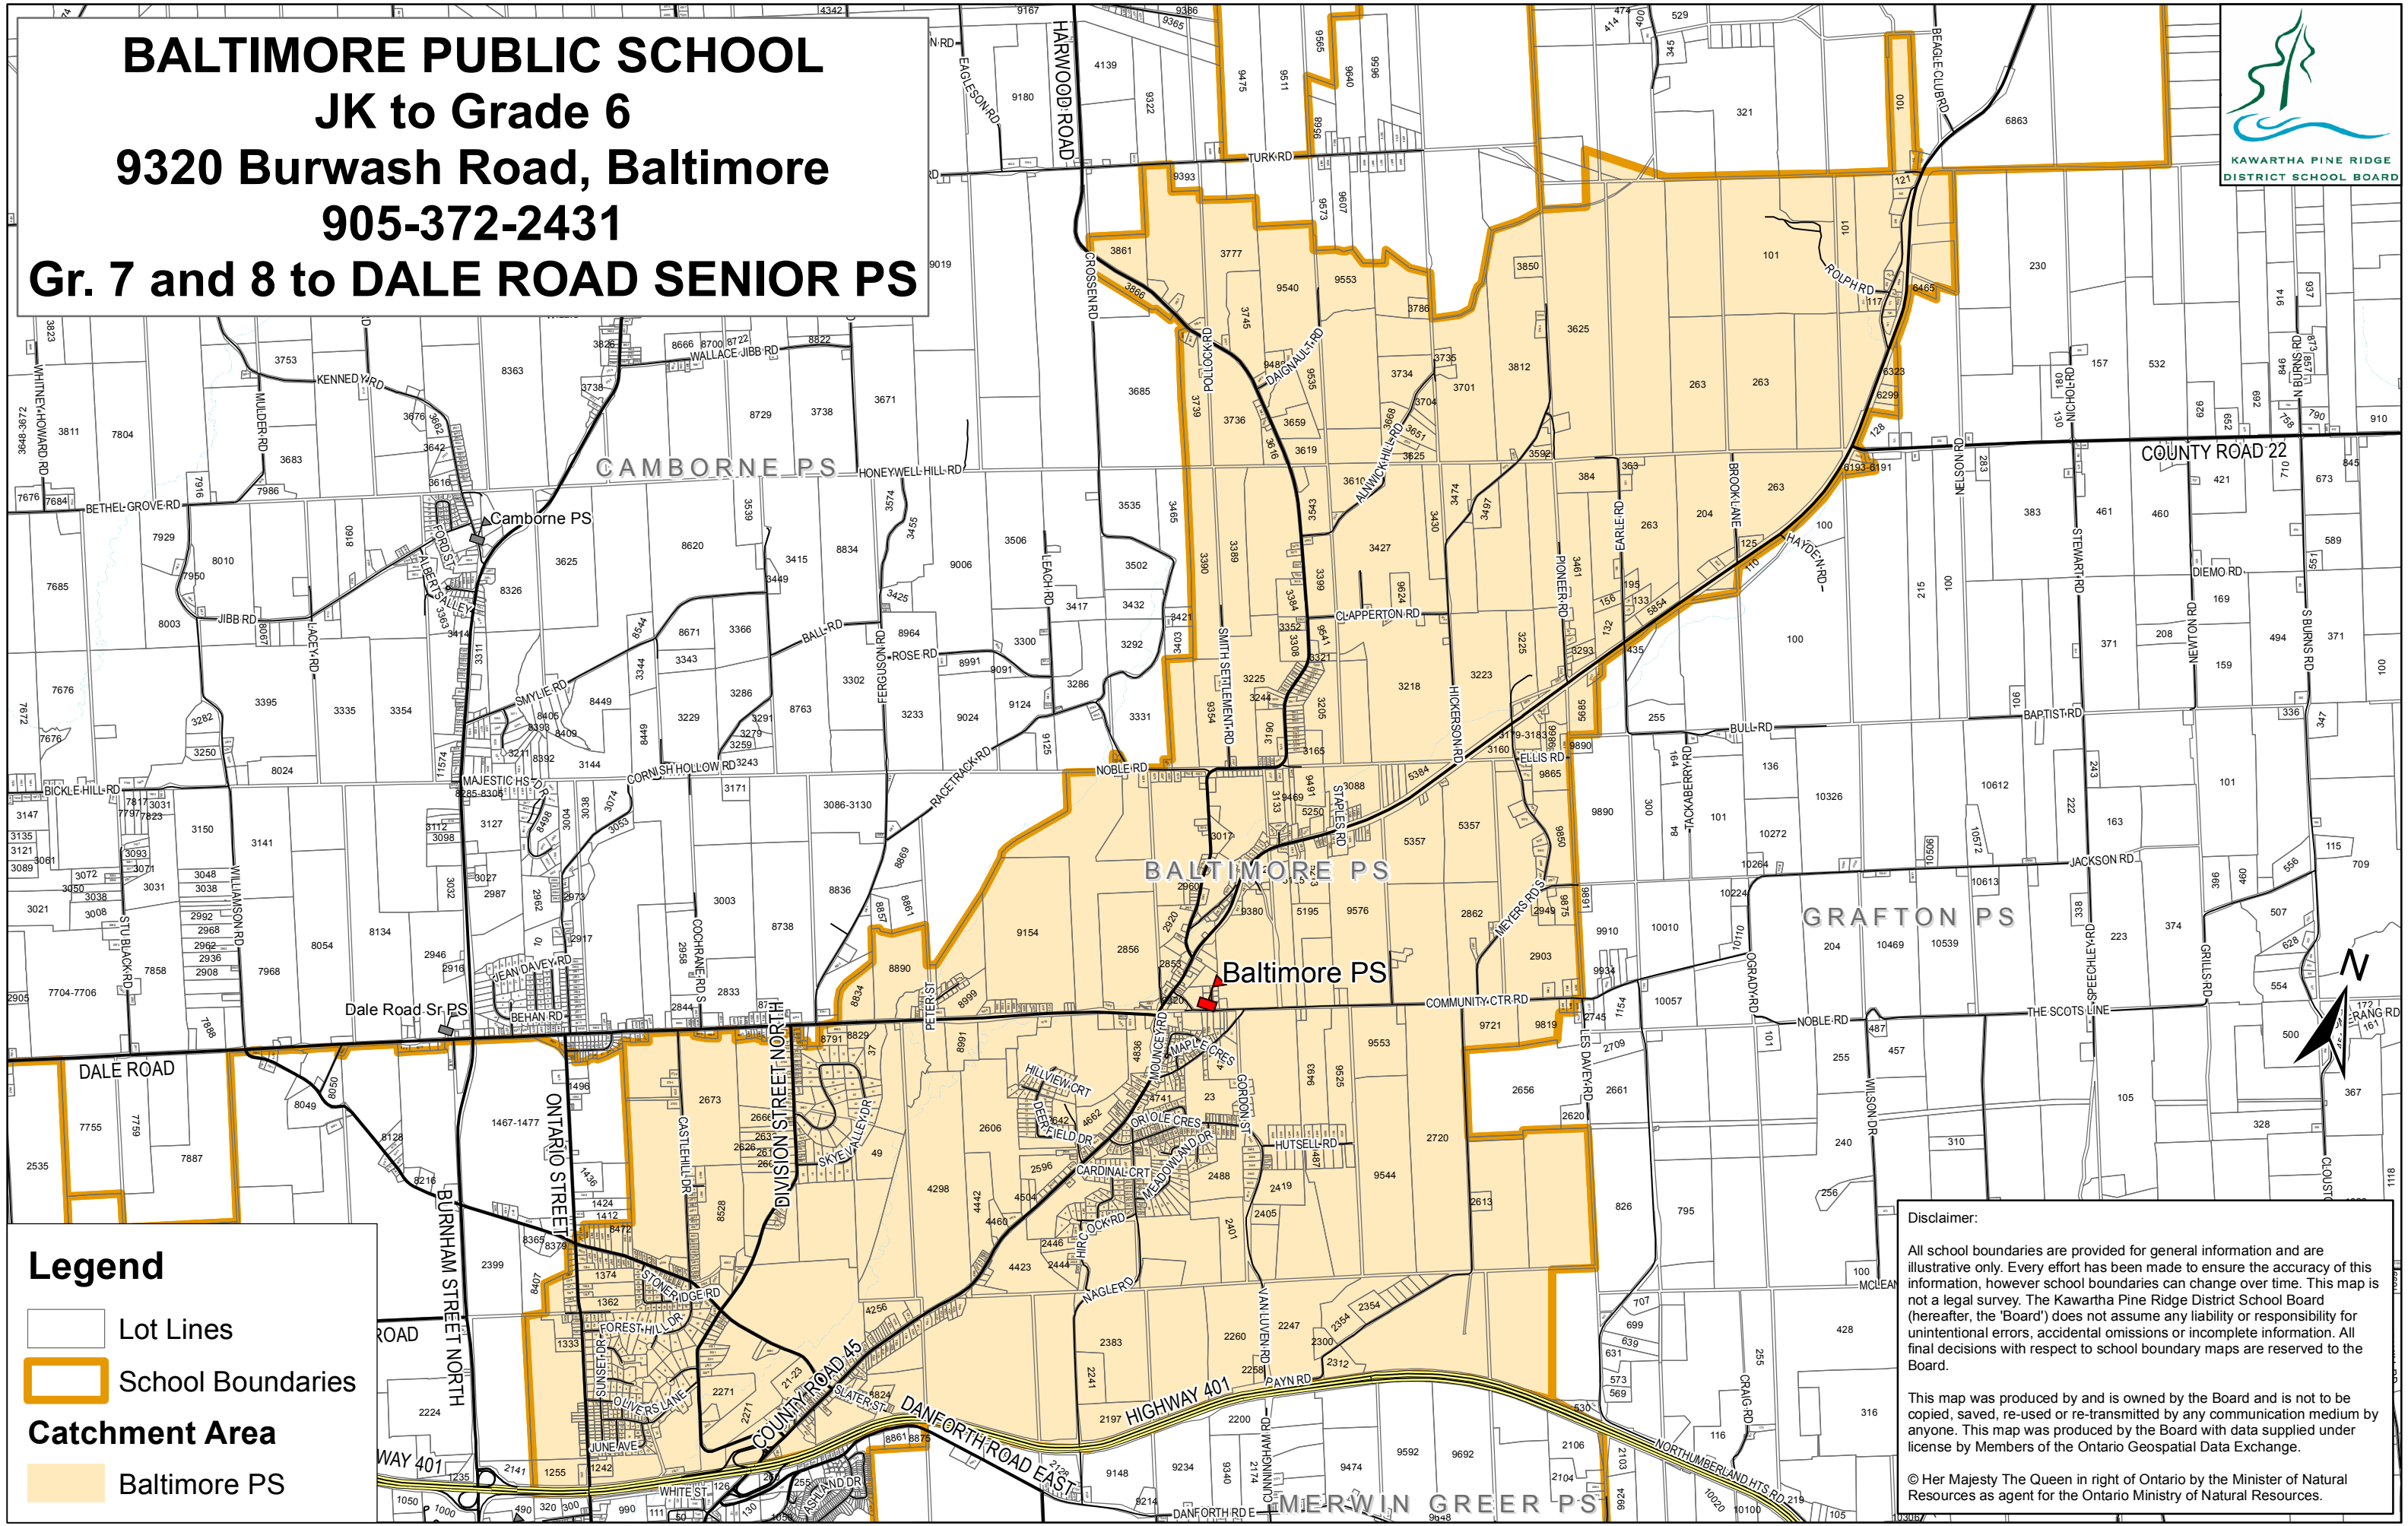

BALTIMORE PUBLIC SCHOOL
JK to Grade 6
9320 Burwash Road, Baltimore
905-372-2431
Gr. 7 and 8 to DALE ROAD SENIOR PS

Legend

- Lot Lines
- School Boundaries
- Catchment Area**
- Baltimore PS
- Dale Road Sr. PS

Disclaimer:
 All school boundaries are provided for general information and are illustrative only. Every effort has been made to ensure the accuracy of this information, however school boundaries can change over time. This map is not a legal survey. The Kawartha Pine Ridge District School Board (hereafter, the "Board") does not assume any liability or responsibility for unintentional errors, accidental omissions or incomplete information. All final decisions with respect to school boundary maps are reserved to the Board.

This map was produced by and is owned by the Board and is not to be copied, saved, re-used or re-transmitted by any communication medium by anyone. This map was produced by the Board with data supplied under license by Members of the Ontario Geospatial Data Exchange.