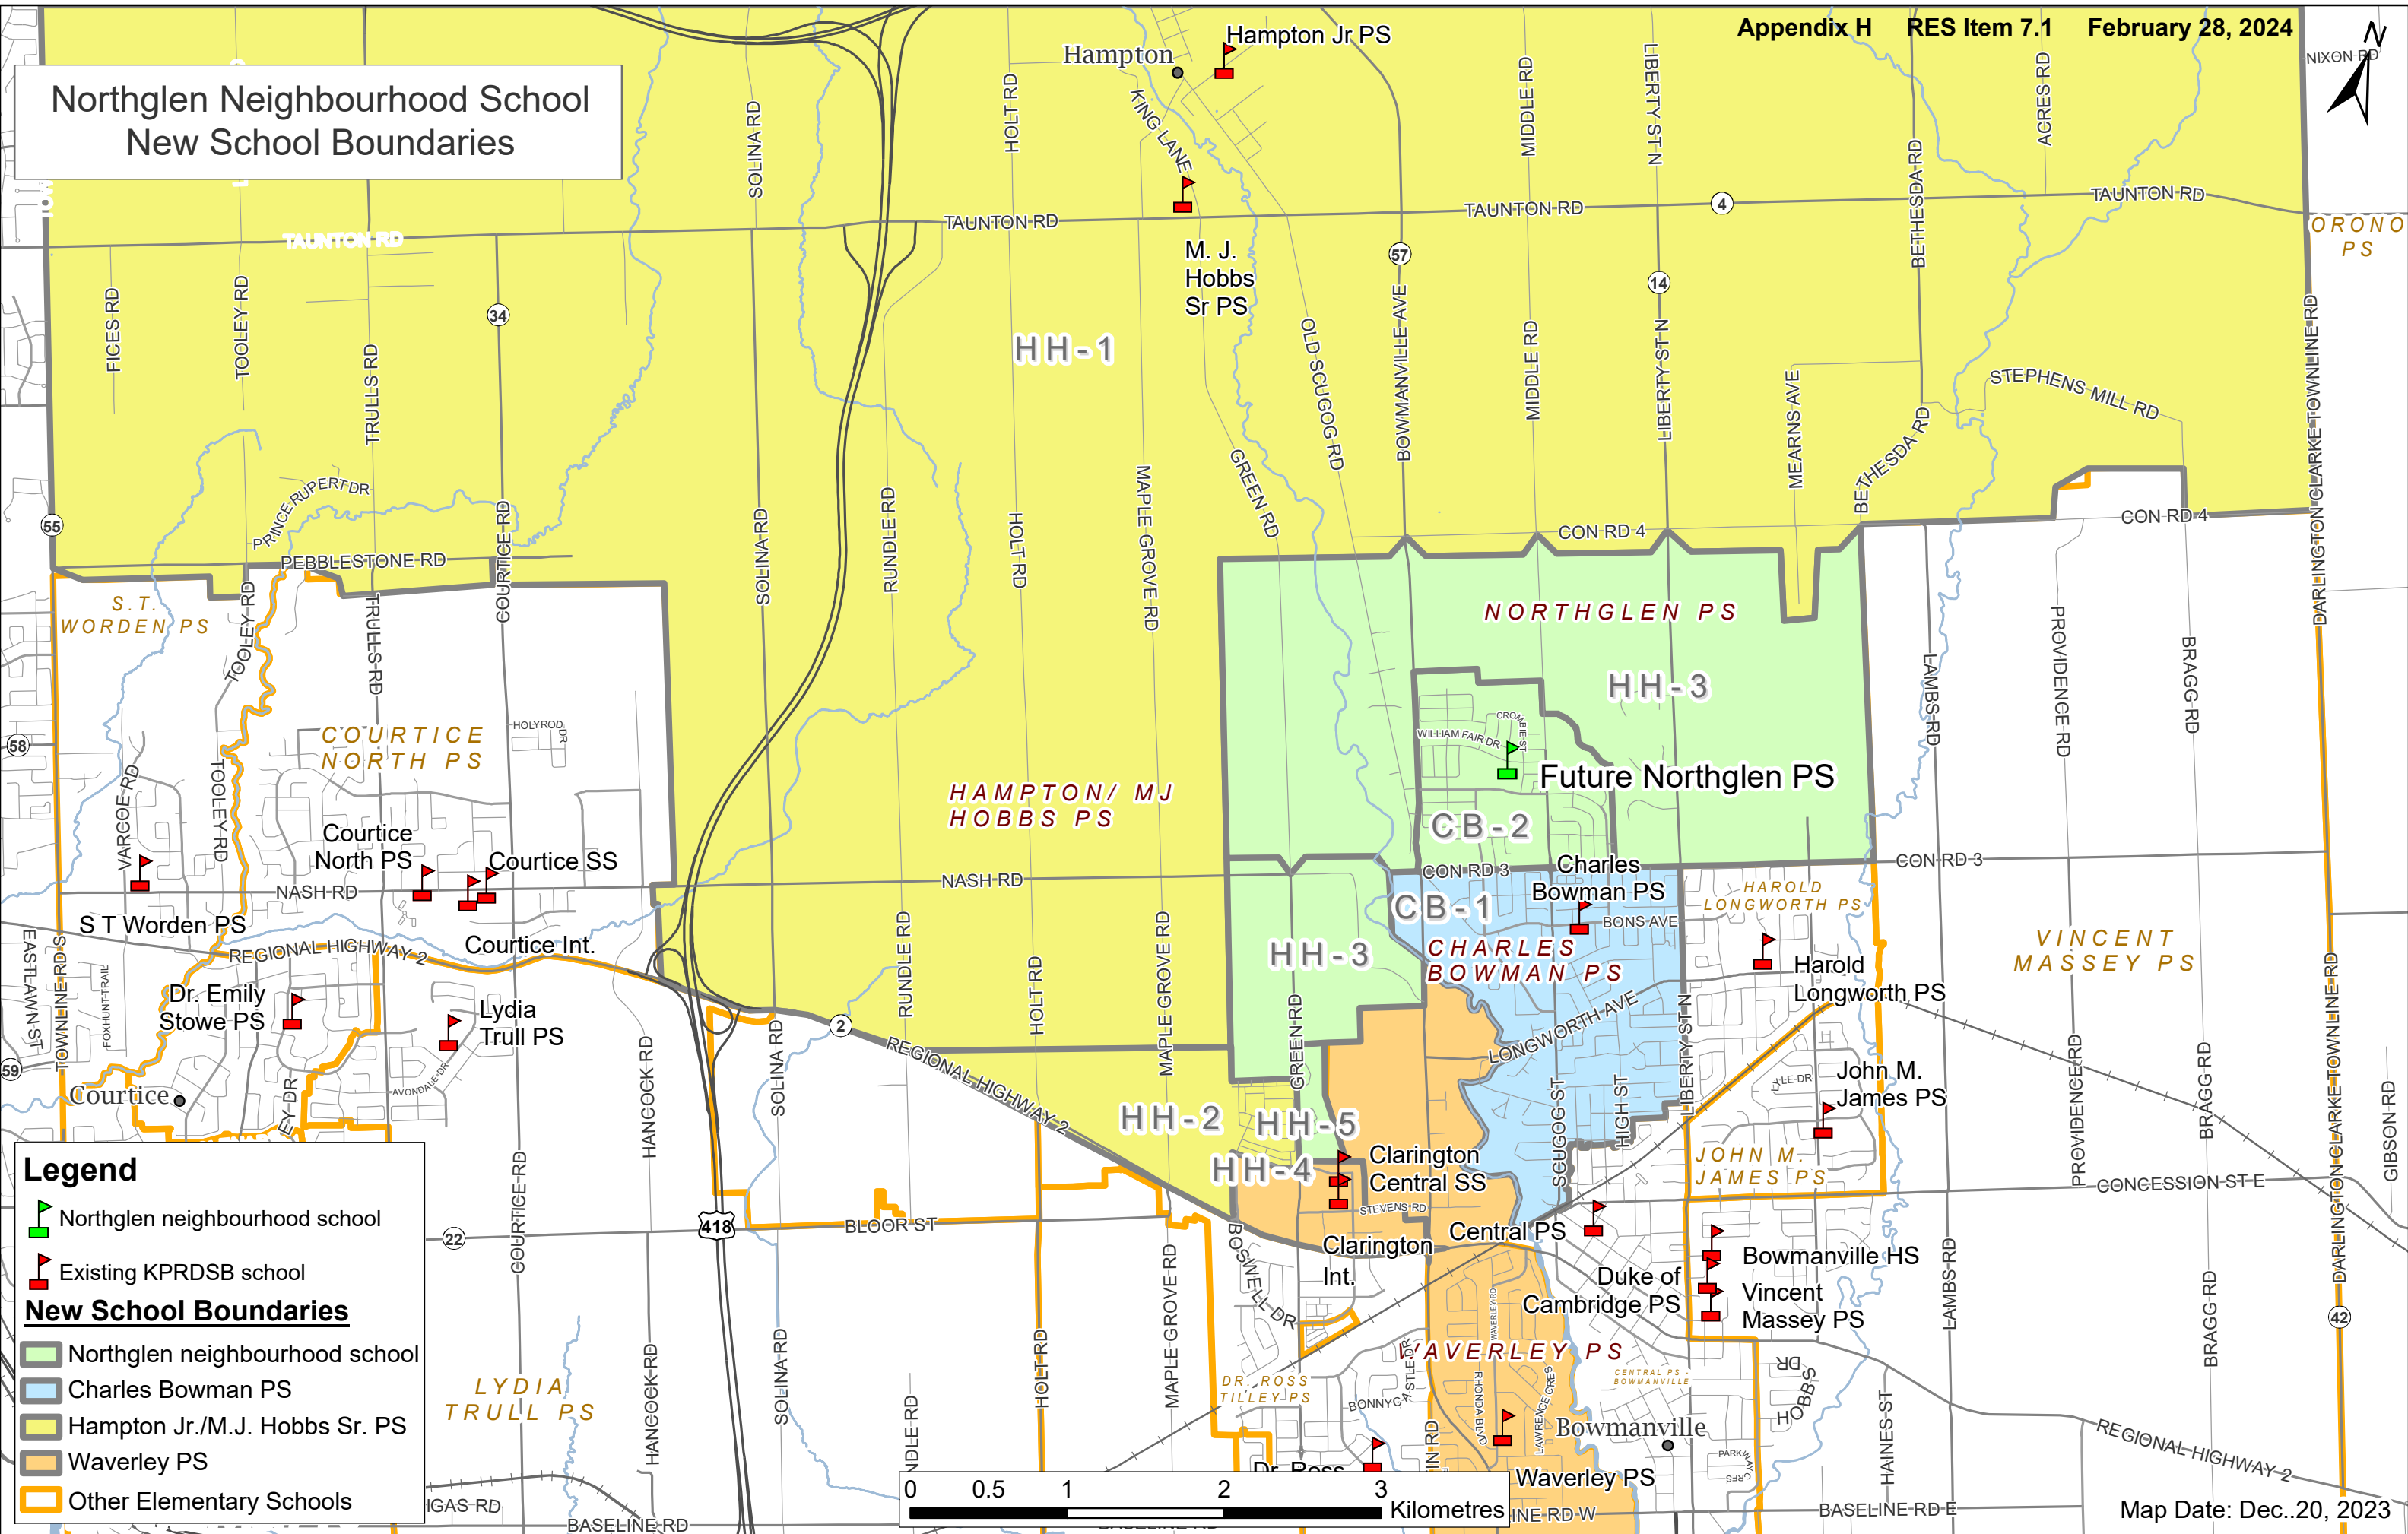

Northglen Neighbourhood School New School Boundaries

Legend

- Northglen neighbourhood school
- Existing KPRDSB school

New School Boundaries

- Northglen neighbourhood school
- Charles Bowman PS
- Hampton Jr./M.J. Hobbs Sr. PS
- Waverley PS
- Other Elementary Schools